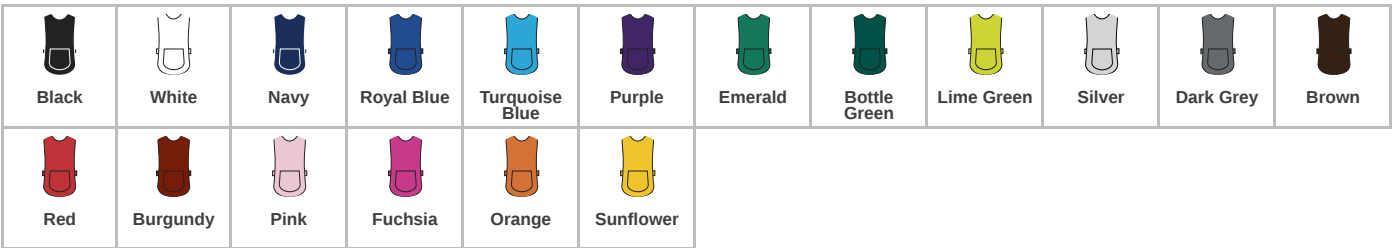

PR171 Premier

Premier Pocket Tabard

Sizes: **S - 3XL**

Material: **65% polyester/35% cotton twill.**

Weight: **195 gsm**

Features

- Easy care fabric.
- Length 68cm.
- Large patch pocket.
- Industrial laundry 85°C.
- Adjustable stud side tabs.
- Domestic wash 60°C.
- Self colour bound edges.

Colour representation is only as accurate as the web design process allows.